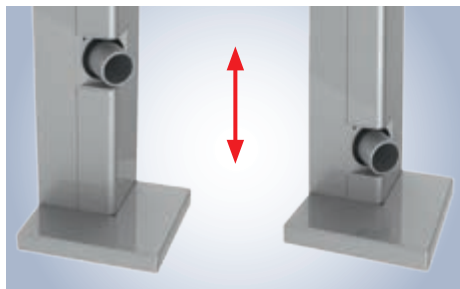

NEW!

Even greater potential!

The 115 post for the patio roof

The new optional square 115 post for the weinor Terrazza patio roof delivers what it promises. Benefit from numerous advantages:

- Integrated water drainage
- Cable routing possible through the posts
- Perfect and easier to transform into a Glasoase®
- Timeless design, clean look

The 115 post – greater benefit all around the patio roof!

Do you want a post for a patio roof that is visually impressive and offers clever functions? Then the square 115 post from weinor is just the right option for you!

Timeless design

Clean lines, no visible fixings: the 115's robust aluminium profiles give a seamless look, excellent stability and a secure construction.

Simple transformation into a Glasoase®

Would you like to transform your patio roof into a Glasoase®? Then the square 115 post makes the transition simple. Your weinor specialist partner can easily complete the transformation.

Integrated, variable water drainage

The drainage outlet is integrated seamlessly and invisibly within the post. Whether you require the rain-water to be collected in a water butt, drained underground through a soak-away, or dispersed in the conventional way, all are possible!