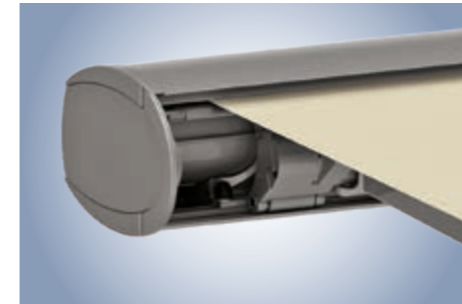

End cap closure – unique and safe closing mechanism

If you can see the spring loaded clips at the end of the cassette are closed, then the awning is reliably protected against the elements and dirt.

- crescent-shaped cap closes securely
- unique, patented solution made by weinor